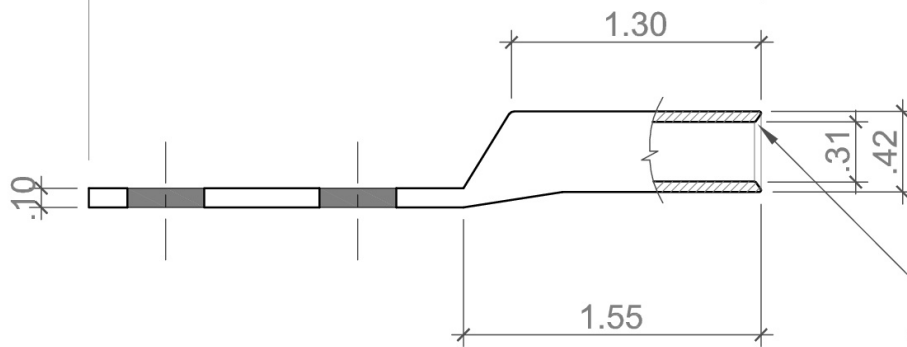

.40 +.02/-0 DIA. HOLE.
(2) LOCATIONS

TOP VIEW

Scale: Full Scale

COLOR CODED
BARREL
MARKINGS

SECTION VIEW

Scale: Full Scale

BEVELED
WIRE ENTRY

Part #	Color Coding	Wire Gauge	Wire Type	Wire Strip Length	# of Holes	Hole Size	Hole Spacing
22-38-1	BROWN	2 AWG	Stranded	1-1/4"	2	3/8"	1"

- **Manufactured w/ High Conductivity Seamless Copper Tube**
- **Electro-Tinned Plated**
- **UL Listed for Applications up to 35kv.**
- **90° C UL Temperature Rating**
- **CSA Certified**