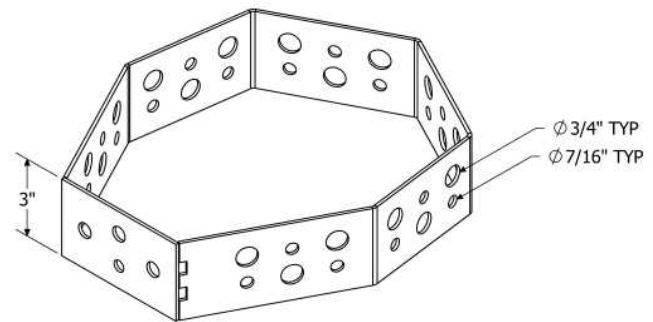

Product Code: LCB
Large Banjo Bracket
18 Lines

- Multiple methods of attaching to a tower.
- Will mount with 3/8" or 1/2" u-bolt.
- Number of Lines: 18.
- Hinged: No.
- Weight: 3.5 lbs.

LCB
18 LINE CLUSTER BRACKET
WEIGHT: 4 LBS