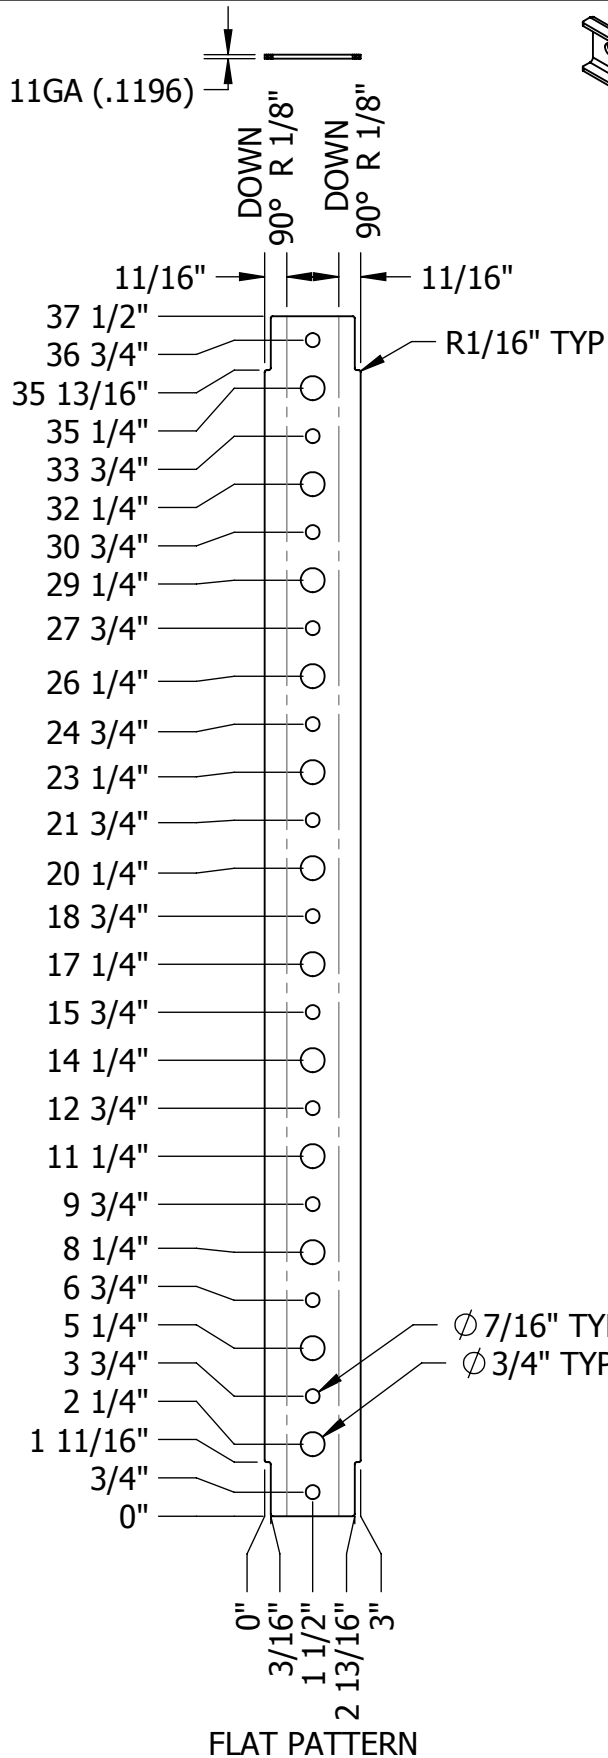

MATERIAL : A36
 FINISH : GALVANIZED
 WEIGHT (LBS): 3.57

FLAT PATTERN

PART # LR12		CABLE LADDER RUNG - 12 LINE			
				SCALE : 1:6	
		PAGE NUMBER	REVISION	DRAWN BY	DATE: 8/26/2015
		1 OF 1	0		TOLERANCE U.N.O.: HOLES: +1/16", - 1/32" ALL OTHER: ±1/16"