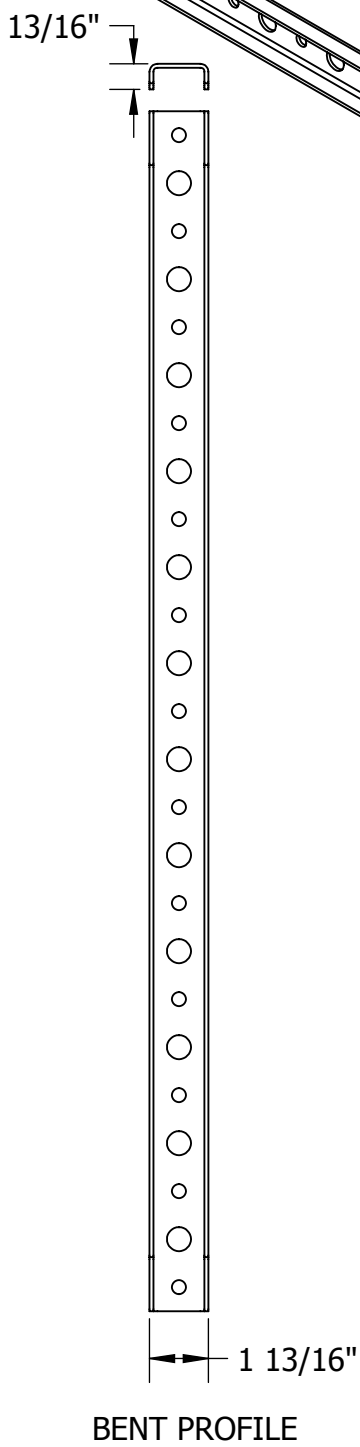

MATERIAL : A36
 FINISH : GALVANIZED
 WEIGHT (LBS): 3.57

FLAT PATTERN

PART # LR12		CABLE LADDER RUNG - 12 LINE			
				SCALE : 1:6	
		PAGE NUMBER	REVISION	DRAWN BY	DATE: 8/26/2015
		1 OF 1	0		TOLERANCE U.N.O.: HOLES: +1/16", - 1/32" ALL OTHER: ±1/16"